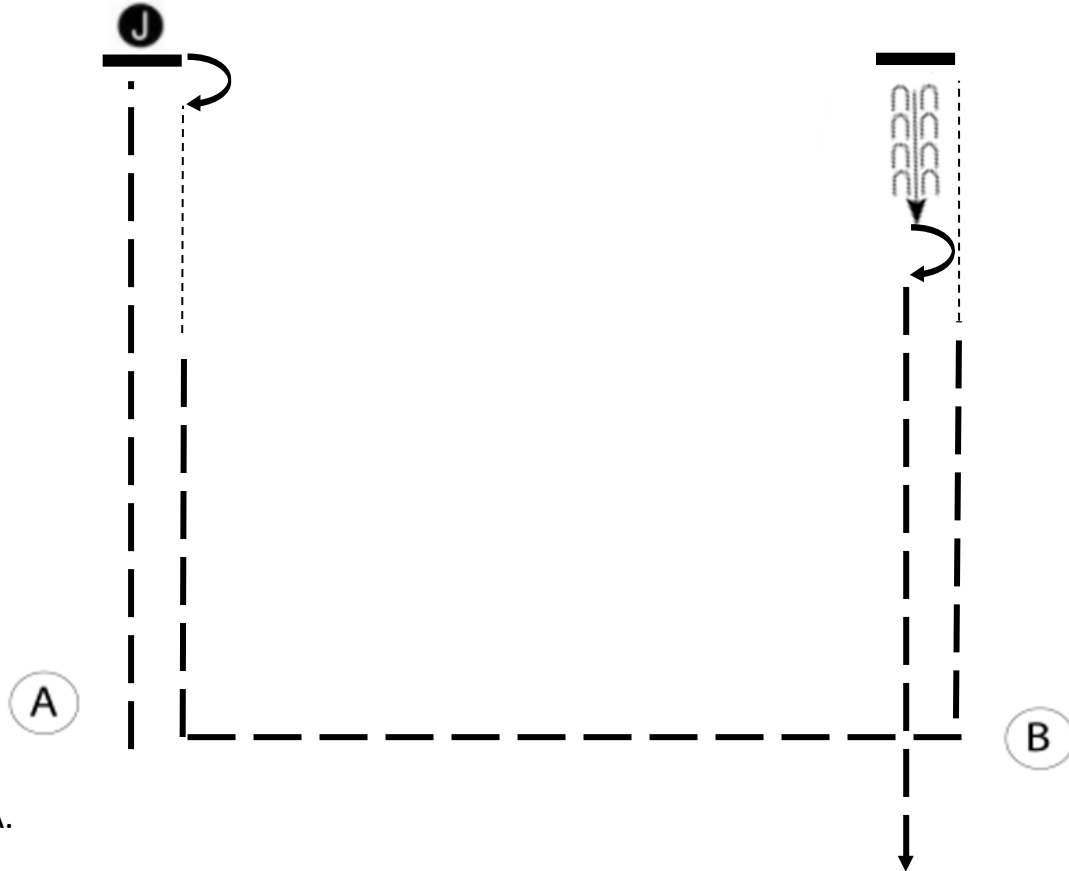

Showmanship / Ranch Showmanship

- 89 Buckskin Bred Amateur Ranch Showmanship NSBA
- 90 Buckskin Bred Youth 18U Ranch Showmanship NSBA
- 91 Amateur Ranch Showmanship NSBA
- 92 Youth 18U Ranch Showmanship NSBA
- 204 Buckskin Bred Amateur Showmanship NSBA
- 205 Buckskin Bred Youth 18U Showmanship NSBA
- 206 Amateur Showmanship NSBA
- 207 Amateur Select Showmanship NSBA
- 208 Youth 13U Showmanship NSBA
- 209 Youth 14-18 Showmanship NSBA

Be ready at A.

1. Trot to Judge.
2. Stop and set up for inspection.
3. When dismissed, perform a 180 degree turn and walk approximately two horse lengths
4. Trot to A and trot a square corner. Continue to trot a second square corner and trot half of the line.
5. Walk until even with Judge and stop.
6. Back approximately two horse lengths and perform a 180 degree turn.
7. Trot to exit.

Pattern is complete. Exit and follow direction of stewards.

W/T Showmanship / W/T Ranch Showmanship

93 Amateur W/T Ranch Showmanship NSBA

94 Youth 18U Ranch Showmanship NSBA

210 Buckskin Bred Amateur W/T Showmanship NSBA

Pattern is complete. Exit and follow direction of stewards.