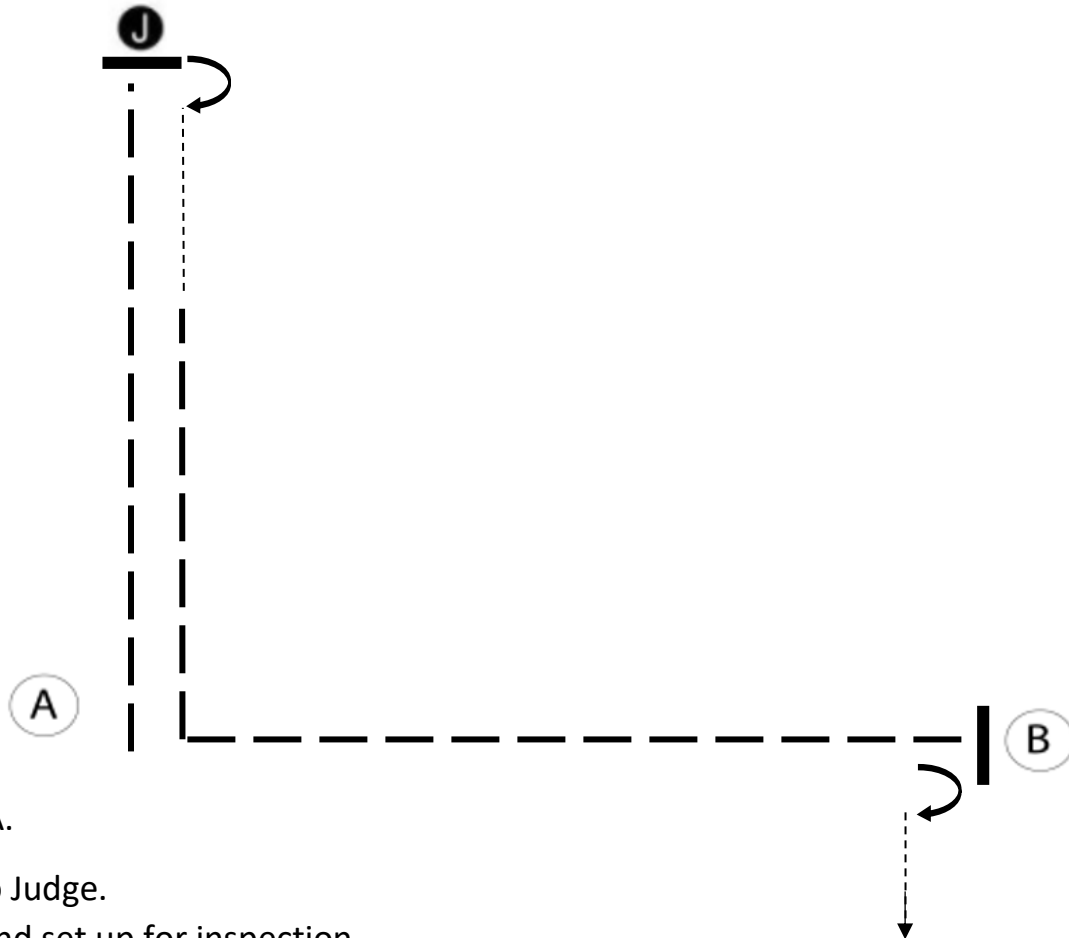

Be ready at A.

1. Trot to Judge.
2. Stop and set up for inspection.
3. When dismissed, perform a 180 degree turn and walk approximately two horse lengths
4. Trot to A and trot a square corner. Continue to trot a second square corner and trot half of the line.
5. Walk until even with Judge and stop.
6. Back approximately two horse lengths and perform a 180 degree turn.
7. Trot to exit.

Pattern is complete. Exit and follow direction of stewards.

W/T Showmanship / W/T Ranch Showmanship

93 Amateur W/T Ranch Showmanship NSBA

94 Youth 18U Ranch Showmanship NSBA

210 Buckskin Bred Amateur W/T Showmanship NSBA

211 Buckskin Bred Youth 18U Showmanship NSBA

212 Youth W/T 11-18 Showmanship NSBA

213 Youth W/T 10U Showmanship NSBA

214 Amateur W/T Showmanship NSBA

Be ready at A.

1. Trot to Judge.
2. Stop and set up for inspection.
3. When dismissed, perform a 180 degree turn and walk approximately two horse lengths
4. Trot to A and trot a square corner. Continue to B.
5. Stop and perform a 90 degree turn.
6. Walk to exit.